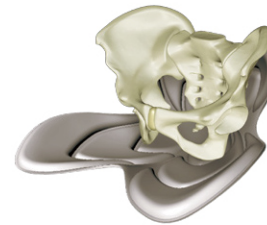

Our Unique “Chiropractic Support System”

In Chiropractics, the key to developing correct posture is maintaining a well-balanced pelvis and s-shaped spine. The Style Butterfly promotes correct posture by supporting the ilium, which serves to stabilize the pelvis. By stabilizing the pelvis, you can make it easier to maintain an "S" figured spine.

The unique features of the Chiropractic System offer full posture support.

The unique features of the Chiropractic System, stabilizing the pelvis and supporting correct posture, help you develop proper posture by simply sitting down.

Pelvic Support Features

Point 1 Supports the Ilium

Firmly supports both sides of the ilium to maintain a firm hold on the pelvis.

Point 2 Orthostatic Pelvic Tilt

By tilting the angle of the seat base slightly forward, you can maintain the body's forward-tilting center of balance. This leads to the ideal posture with an upright pelvis.

Point 3 Curved Body-traced Surface

The curves that fit firmly with the body avoid putting pressure on the muscles and prevent any sideways or backward tilting disparities of the pelvis.

Enjoy a selection of five different colors.