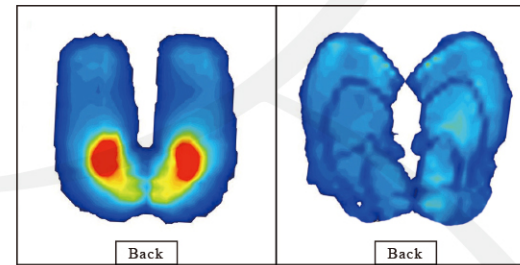

Correct posture equally distributes pressure and reduces the burden on your body.

By maintaining the correct posture, you can disperse areas of pressure and reduce the weight on your lower back.

Without the Style Butterfly   With the Style Butterfly