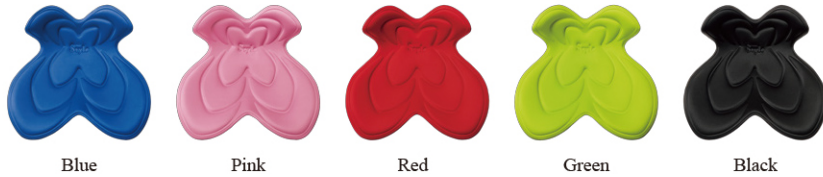

Enjoy a selection of five different colors.

Approx. 200mm

Product Name:	Style Butterfly
Model Number:	BS-BF2005F-B (Blue) / BS-BF2005F-P (Pink) BS-BF2005F-R (Red) / BS-BF2005F-G (Green) BS-BF2005F-N (Black)
Dimensions:	Approx. 380mm (W) x 360mm (D) x 200mm (H)
Weight:	Approx. 650g
Maximum Load:	Approx. 120kg
Materials:	Structure material: Polypropylene Cushioning medium: Urethane foam Covering: Polyester 100% Base elastic: Elastomer

MTG
We have many dreams

[Manufactured for] MTG Co., Ltd.

MTG No.2 HIKARI Bldg., 4-13 Honjindori, Nakamura-ku,
Nagoya-shi, Aichi Prefecture, 453-0041, Japan