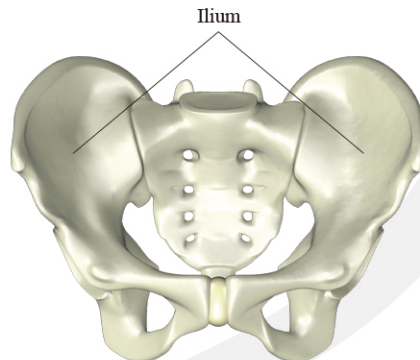

CENTRAL CHIROPRACTIC.
 Chiropractor
 Takeharu Daito

PROFILE

Instructor of the Zenjyukyo Chiropractic and Osteopathy Research Group. Instructor for WillOne Chiropractic. Leader of the Kinesio Taping Association. He teaches at events such as therapist seminars.

Proper posture comes from proper sitting.

Much of our daily life involves sitting. It is important to be aware of correct posture and to review the way in which we sit. We can reduce the pressure on our bodies by learning to maintain correct posture.

Our Unique “Chiropractic Support System”

In Chiropractics, the key to developing correct posture is maintaining a well-balanced pelvis and s-shaped spine. The Style Butterfly promotes correct posture by supporting the ilium, which serves to stabilize the pelvis. By stabilizing the pelvis, you can make it easier to maintain an "S" figured spine.

Pelvic Support Features

Point 1 Supports the Ilium

Firmly supports both sides of the ilium to maintain a firm hold on the pelvis.

Point 2 Orthostatic Pelvic Tilt

By tilting the angle of the seat base slightly forward, you can maintain the body's forward-tilting center of balance. This leads to the ideal posture with an upright pelvis.