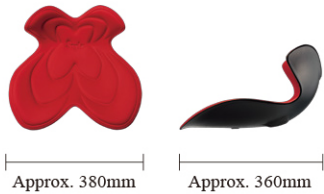

Enjoy a selection of five different colors.

Approx. 200mm

Product Name:	Style Butterfly
Model Number:	BS-BF2005F-B (Blue) / BS-BF2005F-P (Pink) BS-BF2005F-R (Red) / BS-BF2005F-G (Green) BS-BF2005F-N (Black)
Dimensions:	Approx. 380mm (W) x 360mm (D) x 200mm (H)
Weight:	Approx. 650g
Maximum Load:	Approx. 120kg
Materials:	Structure material: Polypropylene Cushioning medium: Urethane foam Covering: Polyester 100% Base elastic: Elastomer

MTG
We have many dreams

[Manufactured for] MTG Co., Ltd.

MTG No.2 HIKARI Bldg., 4-13 Honjindori, Nakamura-ku,
Nagoya-shi, Aichi Prefecture, 453-0041, Japan